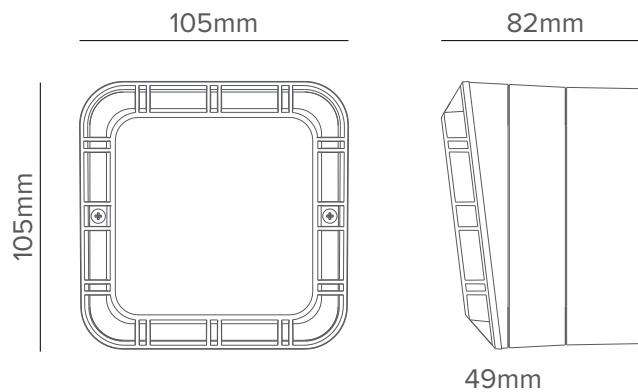

Technical Specification

Type	Sounder Sounder / LED Indicator LED Indicator
Operating Voltage	17 to 28Vdc
Quiescent Current	0.65mA
Alarm Current	4.5mA
Sound Output	See Alarm Tones Table
Operating Conditions	Tested to: -10°C to +55°C (14°F to 131°F) Maximum Continuous Temperature: 0°C (32°F) Humidity: 0% to 95% RH, non-condensing
IP Rating	IP21C
Design Environment	Indoor Use Only
Mounting	Semi Flush or Surface
Weight	0.20kg (0.44lbs)
Colour	Red or White

Ordering Information

16-140	Addressable Xtratone Sounder, Red
16-141	Addressable Xtratone Sounder, White
16-142	Addressable Xtratone Sounder / LED Indicator, Red
16-143	Addressable Xtratone LED Indicator, Red
16-144	Add On White LED Indicator For Addressable Xtratone Sounder